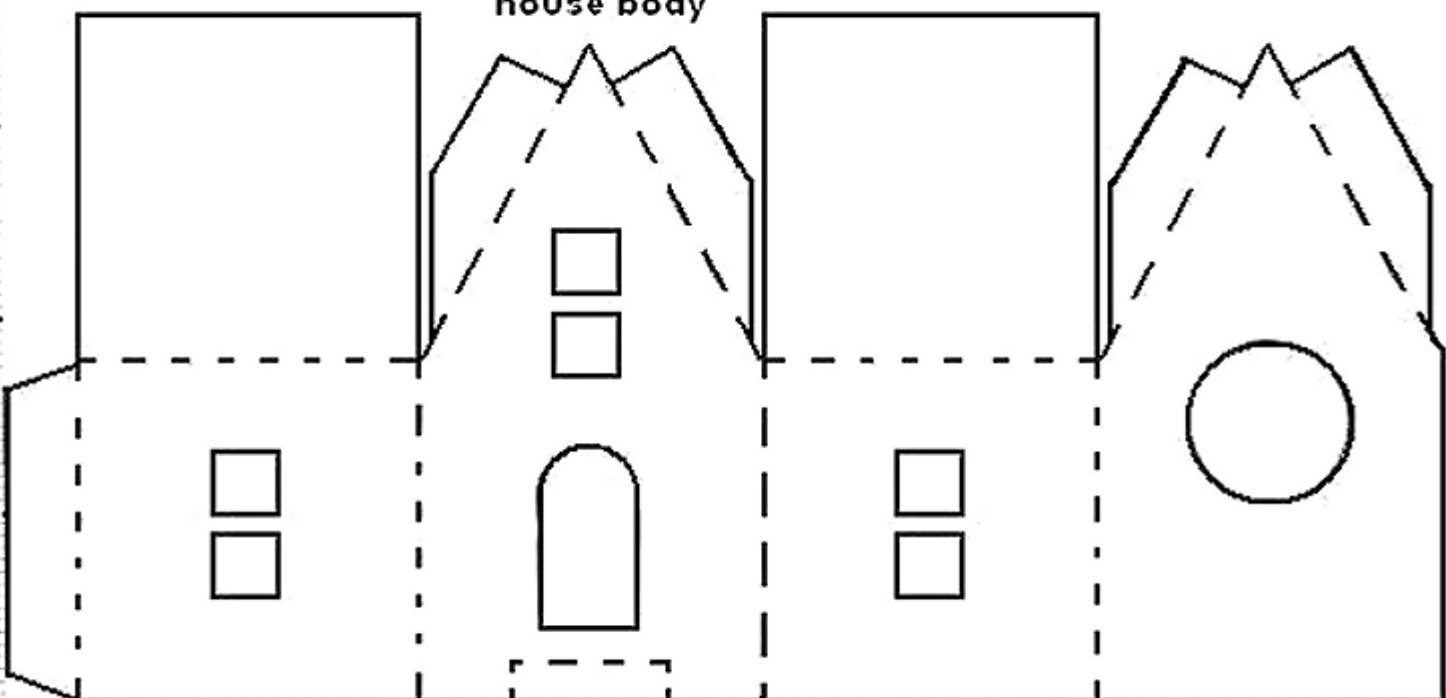

chimney

cap

window frame
make 3

door frame

house body

roof

foundation
3/16 foam core
1 3/4 square

step

1/4 x 1/4 x 7/8